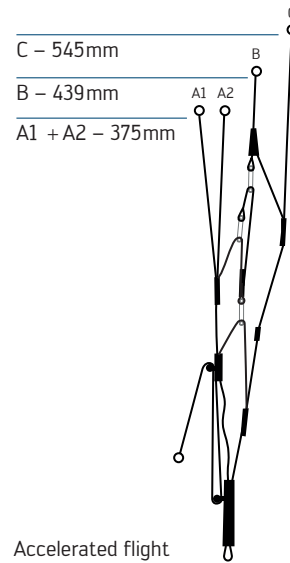

LINE SCHEMATIC

This line schematic is only for illustration purposes.

RISERS

ARAK AIR - XXS + XS

ARAK AIR - S + M + L

OVERVIEW GLIDER

- 1 Main lines
- 2 Top lines
- 3 Bottom sail
- 4 Cell openings
- 5 Top sail
- 6 Trailing edge
- 7 Nameplate