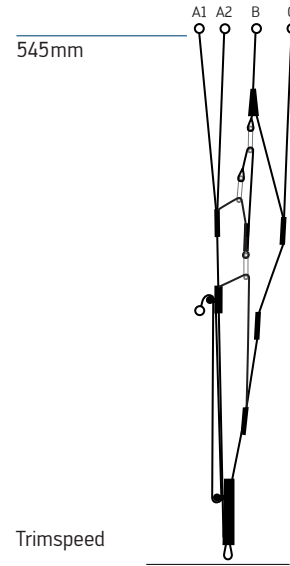

LINE SCHEMATIC

This line schematic is only for illustration purposes.

RISERS

ARAK AIR - XXS + XS

ARAK AIR - S + M + L

OVERVIEW GLIDER

- 1 Main lines
- 2 Top lines
- 3 Bottom sail
- 4 Cell openings
- 5 Top sail
- 6 Trailing edge
- 7 Nameplate