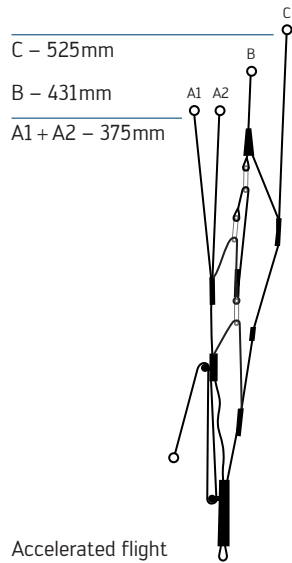

LINE SCHEMATIC

This line schematic is only for illustration purposes.

RISERS

ARAK AIR - XXS + XS

ARAK AIR - S + M + L

OVERVIEW GLIDER

- 1 Main lines
- 2 Top lines
- 3 Bottom sail
- 4 Cell openings
- 5 Top sail
- 6 Trailing edge
- 7 Nameplate