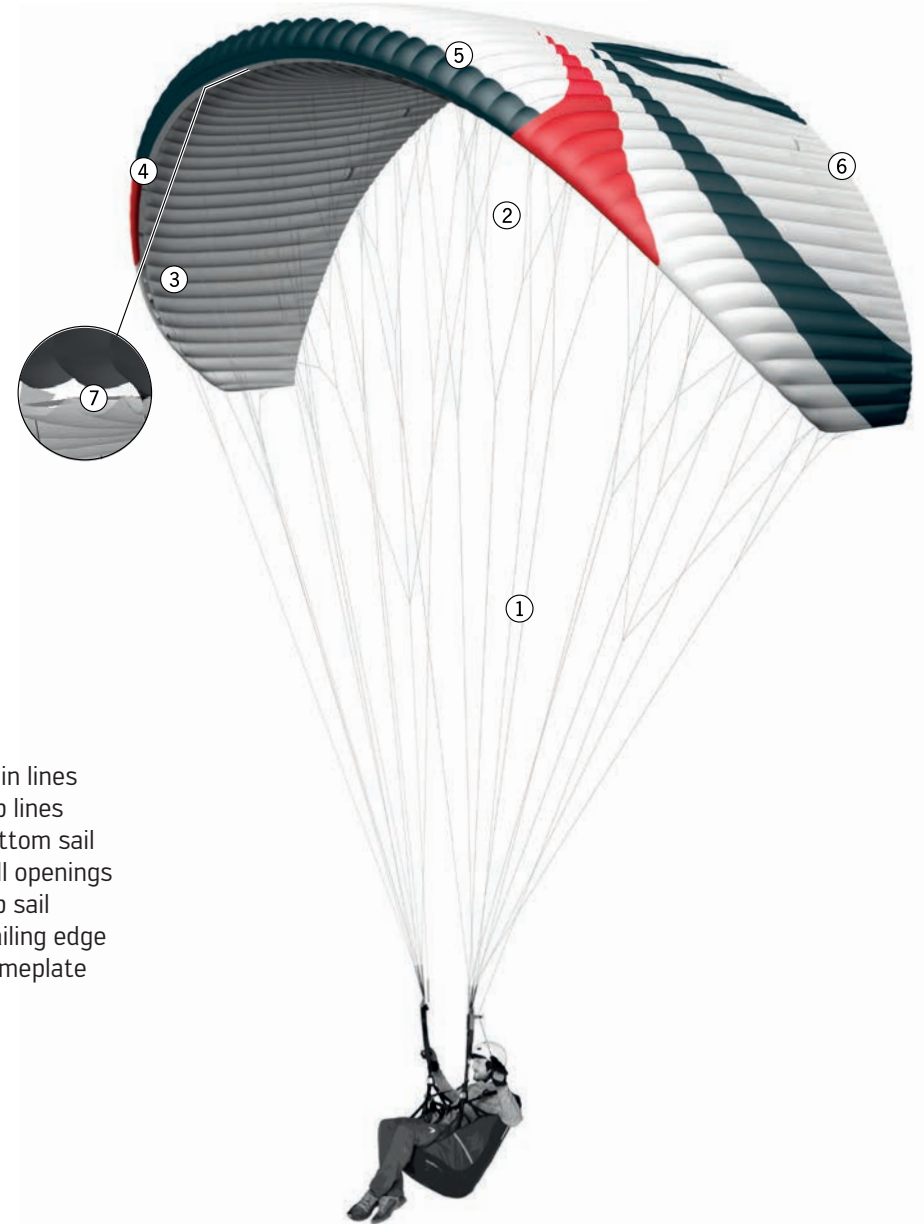

LINE SCHEMATIC

This line schematic is only for illustration purposes.

RISERS

ARAK AIR - XXS + XS

ARAK AIR - S + M + L

OVERVIEW GLIDER

- 1 Main lines
- 2 Top lines
- 3 Bottom sail
- 4 Cell openings
- 5 Top sail
- 6 Trailing edge
- 7 Nameplate