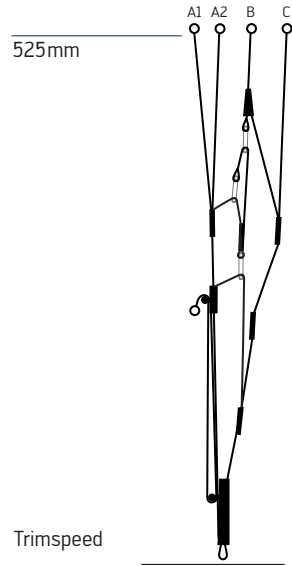

LINE SCHEMATIC

This line schematic is only for illustration purposes.

RISERS

ARAK AIR - XXS + XS

ARAK AIR - S + M + L

OVERVIEW GLIDER

- 1 Main lines
- 2 Top lines
- 3 Bottom sail
- 4 Cell openings
- 5 Top sail
- 6 Trailing edge
- 7 Nameplate