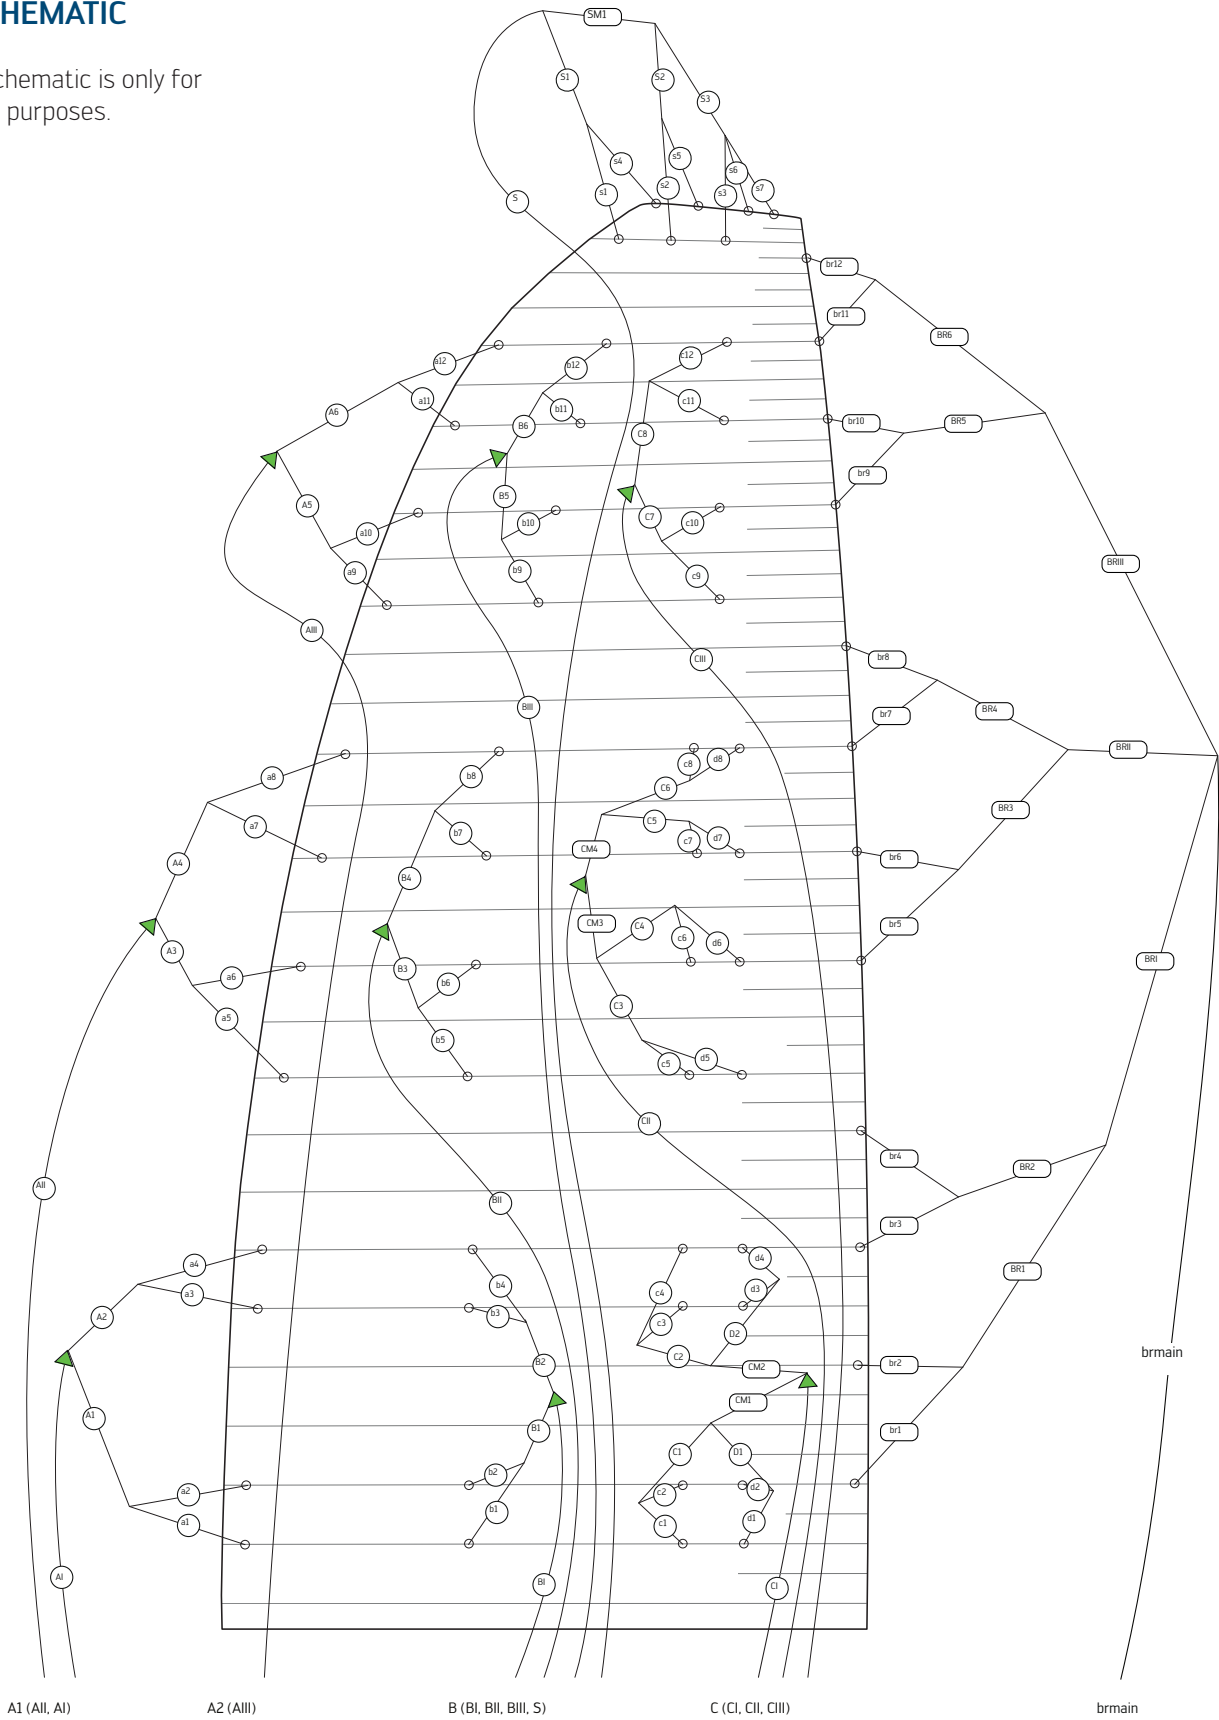

LINE SCHEMATIC

This line schematic is only for illustration purposes.

RISERS

ARAK AIR - XXS + XS

ARAK AIR - S + M + L

OVERVIEW GLIDER

- 1 Main lines
- 2 Top lines
- 3 Bottom sail
- 4 Cell openings
- 5 Top sail
- 6 Trailing edge
- 7 Nameplate